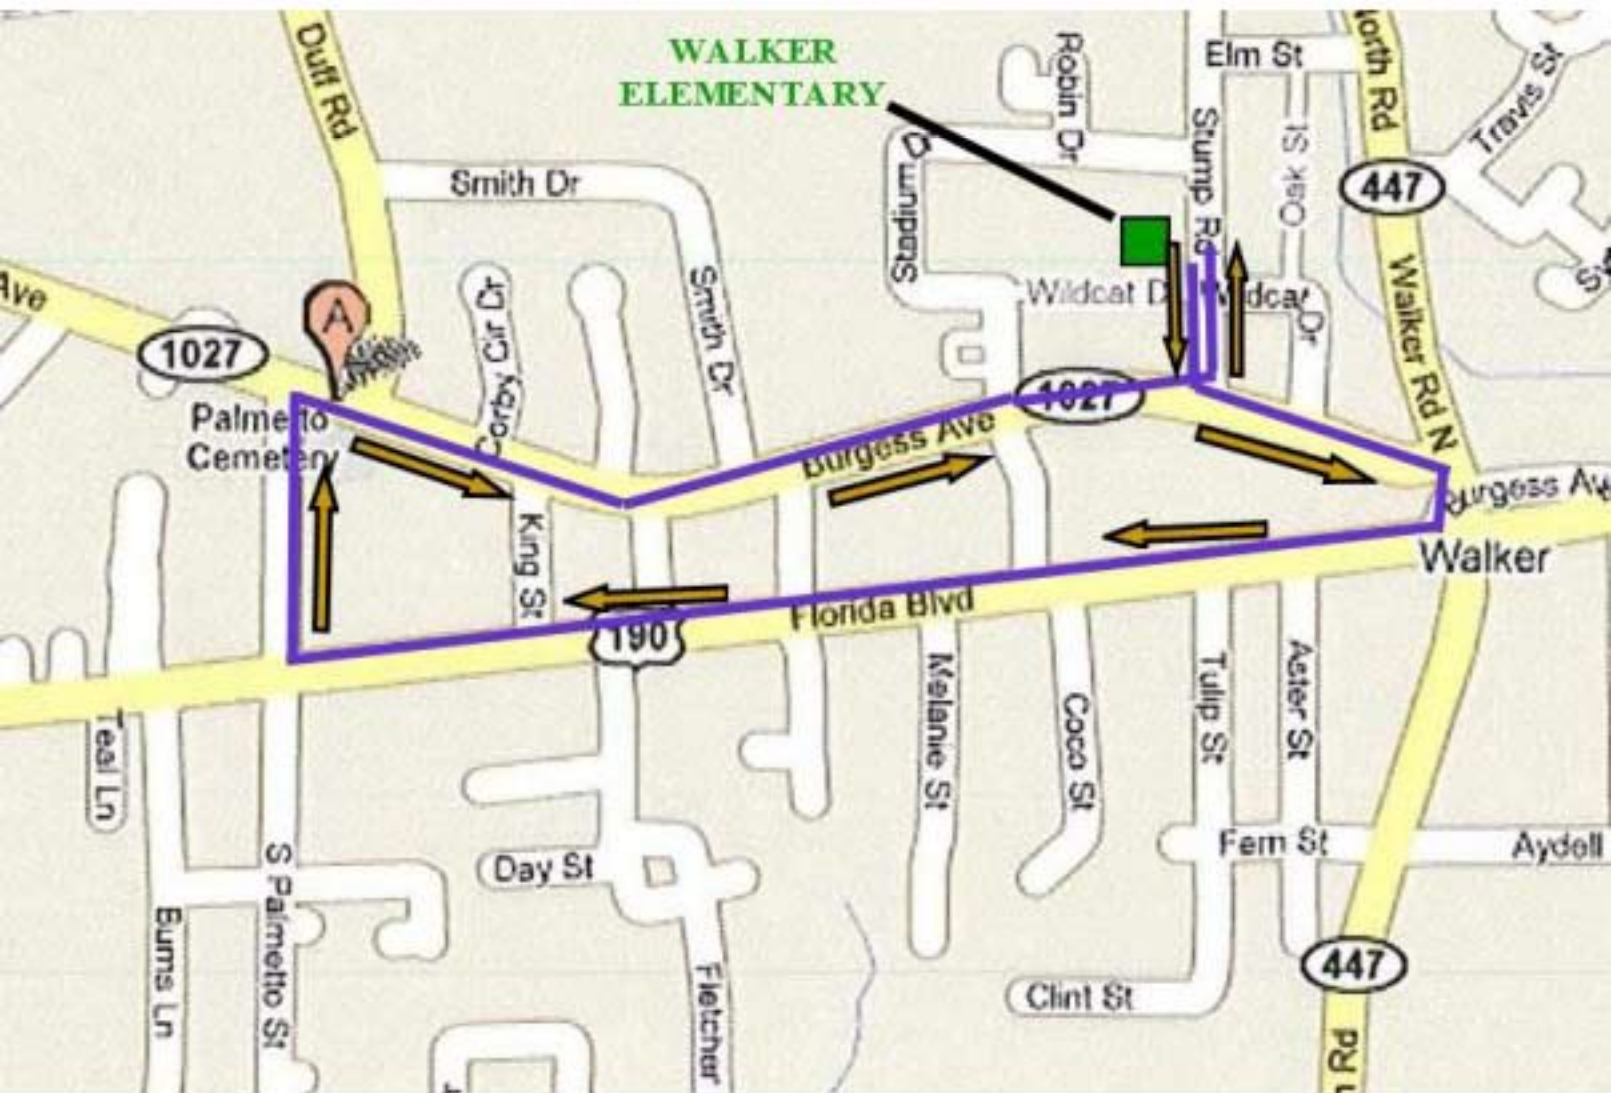

# city of walker christmas parade

Please note: The parade will leave from Walker Elementary School, not Walker High School. Otherwise, we will follow the usual route.

**Parade begins promptly at  
1 p.m.  
Saturday, December 3**